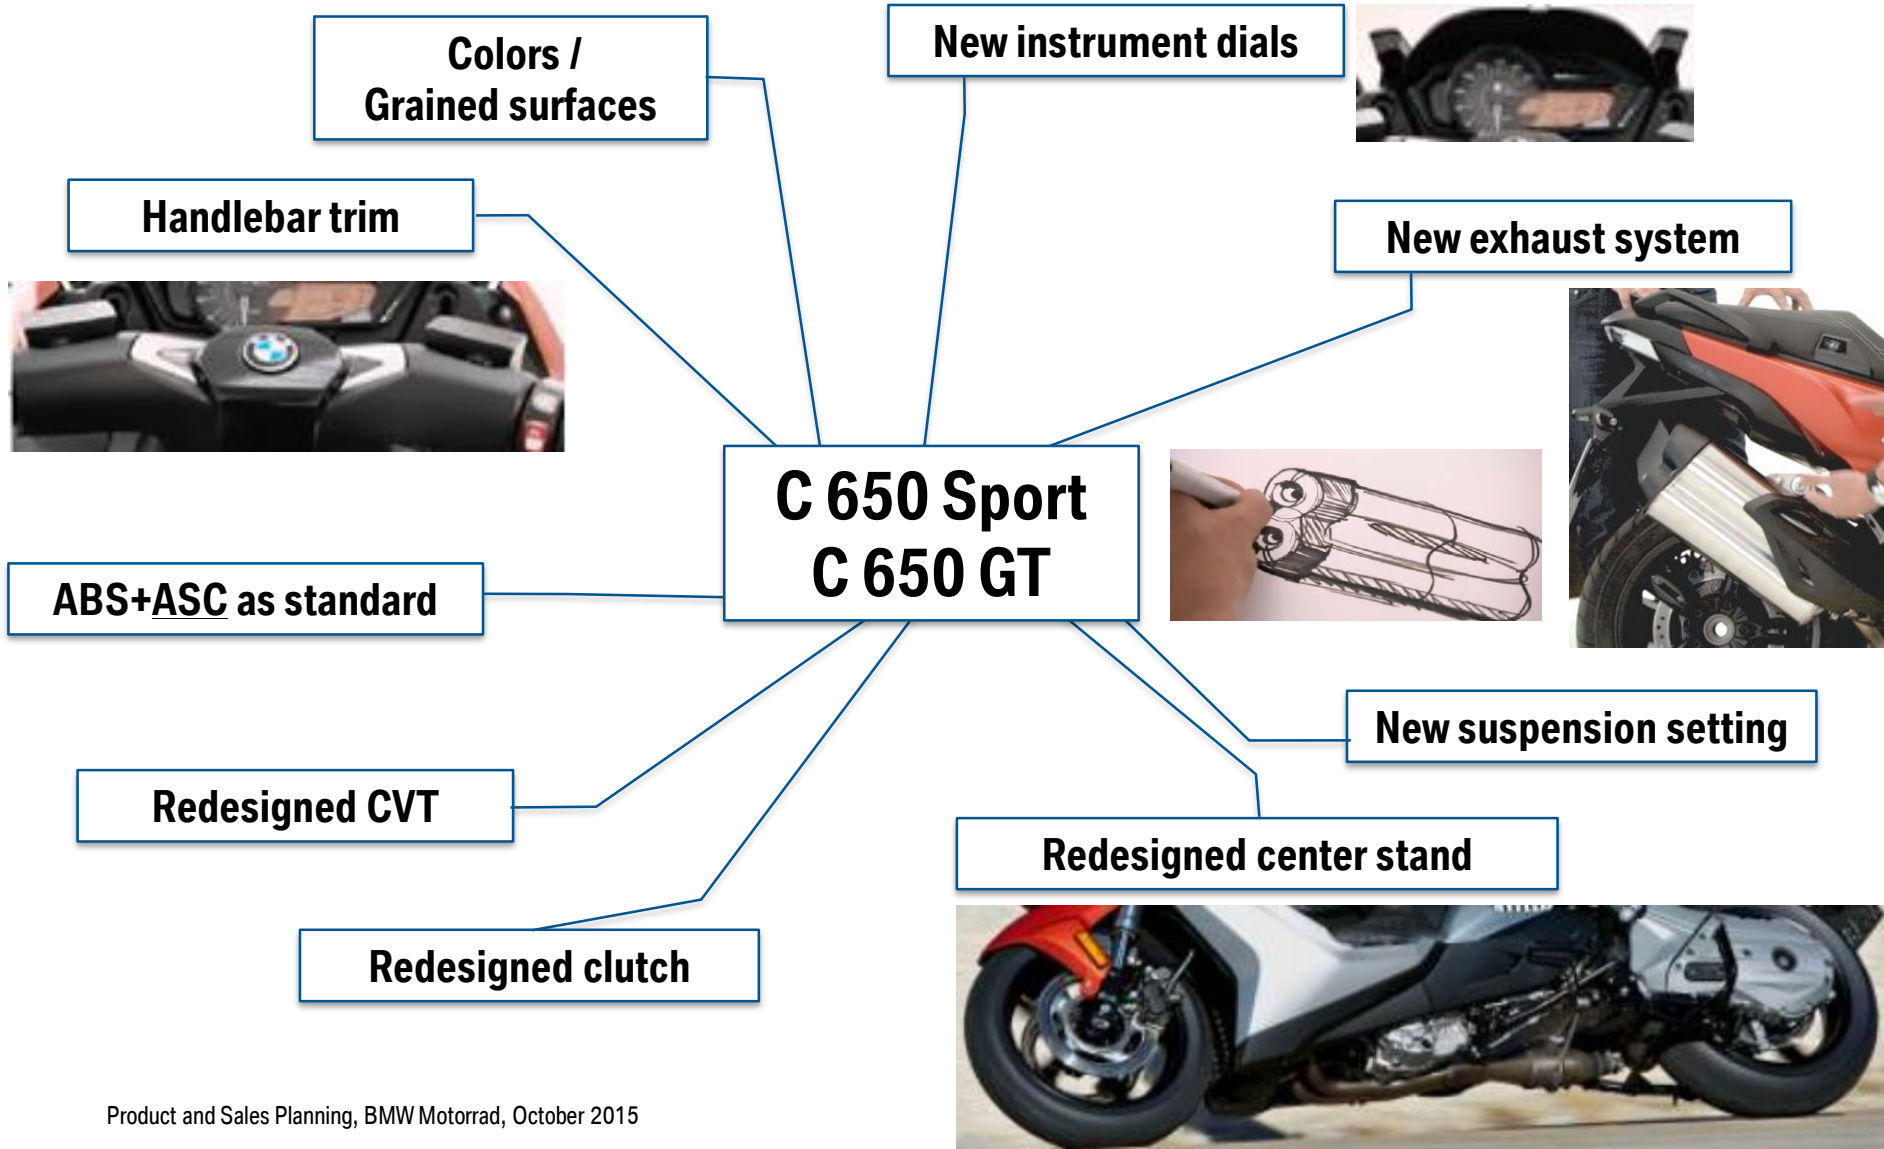

BMW C 650 SPORT & C 650 GT. MODEL UPDATE.

Valencia Orange Metallic

Frozen Bronze Metallic

BMW C 650 SPORT & C 650 GT. CHANGES AT A GLANCE.

MODEL UPDATE C 650 SPORT.

C 650 Sport (New Model Name):

Completely new dynamic design.

- New front fairing.
 - Higher shoulder line.
 - Head light integration.
- New rear panels.
- New passenger rails.
- Double stitching on seat.
- New fuel filler cap.
- Chrome locking lever for storage compartment.

MODEL UPDATE C 650 GT.

C 650 GT:

- New mounting and position of rear-view mirrors.
- Double stitched GT symbol on riders back rest.
- New silencer cover.
- New 3-LED taillight.
- New rear-side trim panels.

BMW C 650 SPORT AND C 650 GT. KEY DATES.

- **Start of Communication:** September 21st
- **Unveiling:** EICMA – November 17th
- **Price:** For release at the end of 2015.
- **Retail:** 1st quarter, 2016.